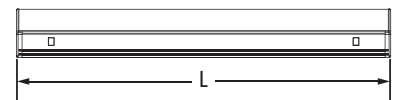

Dimensions

Length (L)
9 1/4 in./236mm
12 1/4 in./310mm
22 in./559mm
29 1/4 in./742mm
34 3/8 in./874mm
40 in./1016 mm
46 1/4 in./1173mm
58 in./1472 mm

Installation Diagram

Galaxy U Series

Low Profile LED Fixtures