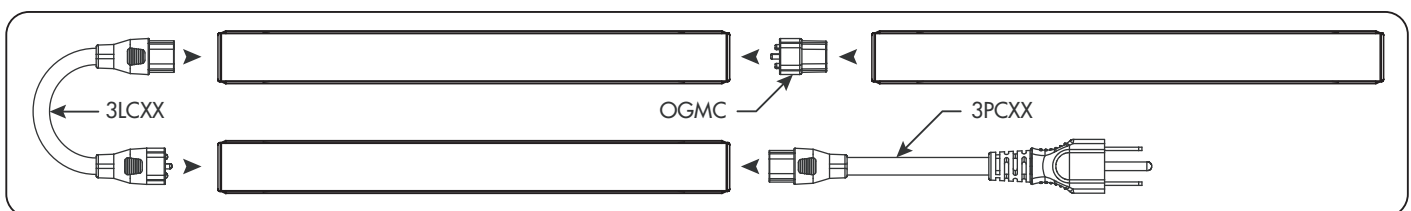

Dimensions

Length (L)
9 1/4 in./236mm
12 1/4 in./310mm
22 in./559mm
29 1/4 in./742mm
34 3/8 in./874mm
40 in./1016 mm
46 1/4 in./1173mm
58 in./1472 mm

Installation Diagram

Galaxy U Series

Low Profile LED Fixtures