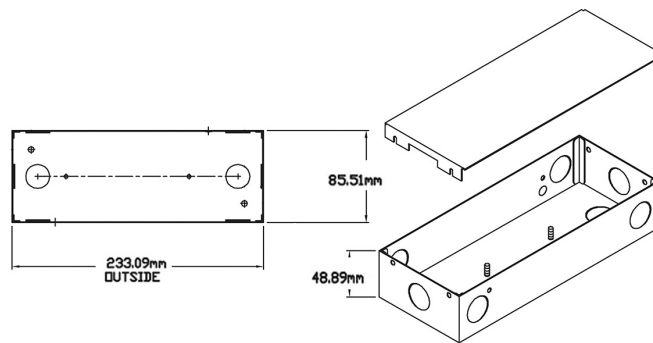

Low Voltage Electronic Transformer - 150W 12V

MECHANICAL SPECS. FOR ALL AC PRODUCTS

Available Form Factors	Dimensions
Standard "E5"	110X47X35mm
"E"	107X44.5x24.5mm
"G2"	233.1X85.5X48.9mm

E5 - STANDARD

E - SPECIAL ORDER

G2 - REMOTE(RE) MODELS ONLY

MECHANICAL SPECS. FOR ALL DC PRODUCTS

Available Form Factors	Dimensions
Standard "E6"	120X55.5X38mm
"E"	107X44.5x24.5mm
"G2"	233.1X85.5X48.9mm

E6 - STANDARD

E - SPECIAL ORDER

G2 - LED REMOTE (RE) MODELS ONLY