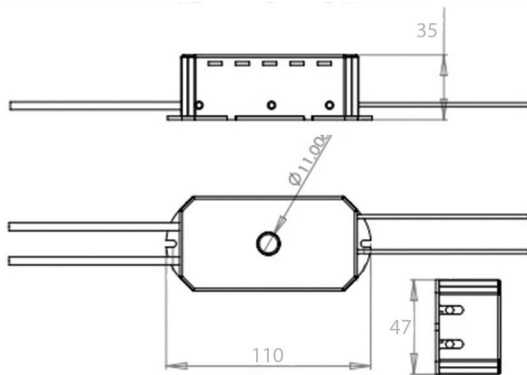

Low Voltage Electronic Transformer - 150W 12V

MECHANICAL SPECS. FOR ALL AC PRODUCTS

Available Form Factors	Dimensions
Standard "E5"	110X47X35mm
"E"	107X44.5x24.5mm
"G2"	233.1X85.5X48.9mm

E5 - STANDARD

E - SPECIAL ORDER

G2 - REMOTE(RE) MODELS ONLY

MECHANICAL SPECS. FOR ALL DC PRODUCTS

Available Form Factors	Dimensions
Standard "E6"	120X55.5X38mm
"E"	107X44.5x24.5mm
"G2"	233.1X85.5X48.9mm

E6 - STANDARD

E - SPECIAL ORDER

G2 - LED REMOTE (RE) MODELS ONLY