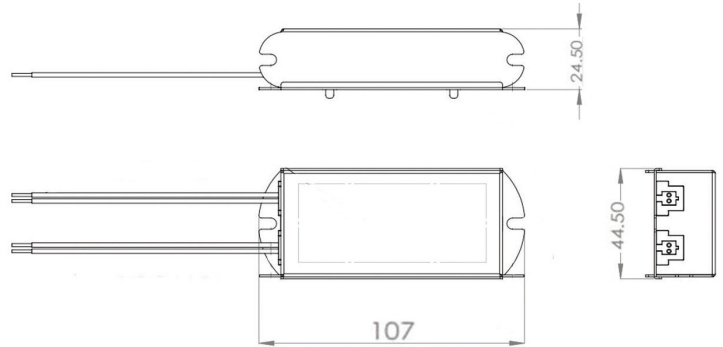

Low Voltage Electronic Transformer - 150W 12V

MECHANICAL SPECS. FOR ALL AC PRODUCTS

Available Form Factors	Dimensions
Standard "E5"	110X47X35mm
"E"	107X44.5x24.5mm
"G2"	233.1X85.5X48.9mm

E5 - STANDARD

E - SPECIAL ORDER

G2 - REMOTE(RE) MODELS ONLY

MECHANICAL SPECS. FOR ALL DC PRODUCTS

Available Form Factors	Dimensions
Standard "E6"	120X55.5X38mm
"E"	107X44.5x24.5mm
"G2"	233.1X85.5X48.9mm

E6 - STANDARD

E - SPECIAL ORDER

G2 - LED REMOTE (RE) MODELS ONLY