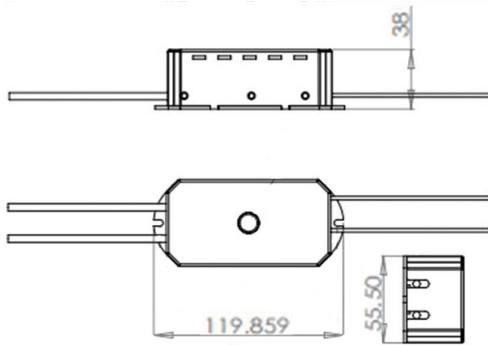

Low Voltage Electronic Transformer - 150W 12V

MECHANICAL SPECS. FOR ALL AC PRODUCTS

Available Form Factors	Dimensions
Standard "E5"	110X47X35mm
"E"	107X44.5x24.5mm
"G2"	233.1X85.5X48.9mm

E5 - STANDARD

E - SPECIAL ORDER

G2 - REMOTE(RE) MODELS ONLY

MECHANICAL SPECS. FOR ALL DC PRODUCTS

Available Form Factors	Dimensions
Standard "E6"	120X55.5X38mm
"E"	107X44.5x24.5mm
"G2"	233.1X85.5X48.9mm

E6 - STANDARD

E - SPECIAL ORDER

G2 - LED REMOTE (RE) MODELS ONLY