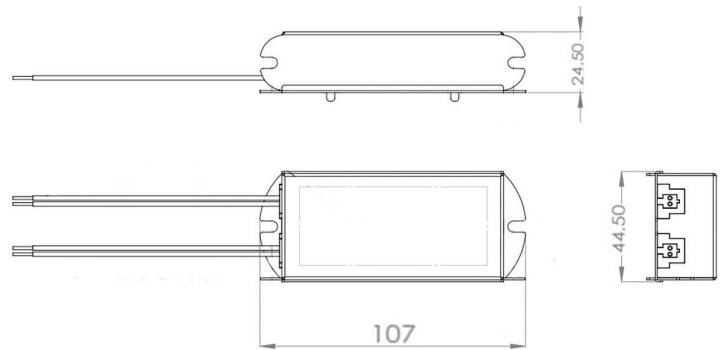

Low Voltage Electronic Transformer - 150W 12V

MECHANICAL SPECS. FOR ALL AC PRODUCTS

Available Form Factors	Dimensions
Standard "E5"	110X47X35mm
"E"	107X44.5x24.5mm
"G2"	233.1X85.5X48.9mm

E5 - STANDARD

E - SPECIAL ORDER

G2 - REMOTE(RE) MODELS ONLY

MECHANICAL SPECS. FOR ALL DC PRODUCTS

Available Form Factors	Dimensions
Standard "E6"	120X55.5X38mm
"E"	107X44.5x24.5mm
"G2"	233.1X85.5X48.9mm

E6 - STANDARD

E - SPECIAL ORDER

G2 - LED REMOTE (RE) MODELS ONLY