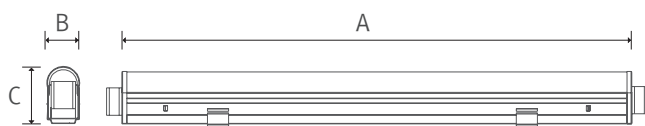

## Dimension

Model Name	Lamp Power (W)	A (inch)	B (inch)	C (inch)
LSL5 40K-120V-RM	5	11.61"	0.89"	1.48"
LSL10 40K-120V-RM	10	23.43"	0.89"	1.48"
LSL15 40K-120V-RM	15	35.24"	0.89"	1.48"
LSL20 40K-120V-RM	20	47.05"	0.89"	1.48"