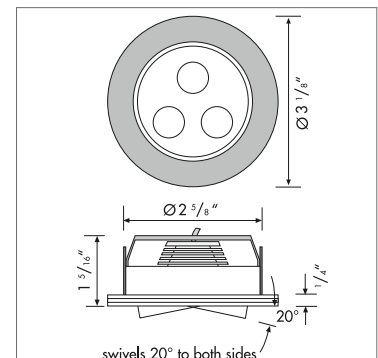

HO-LED

High Output Swivel and Non-Swivel LED Spotlights

Hera's swivel and non-swivel HO-LED spotlights are ideal for applications where high levels of LED light are desired and minimal installation dimensions are not so important. The spotlights feature integrated 3 x 1.2 W high power LEDs with full LED optics. HO-LED Spots are perfect for displays, larger showcases, inside closets and even soffits.

Product-Features

- Energy efficient using only 3.6 W
- High quality, Brushed Aluminum housing
- Stocked in 3000 K and 5000 K
- Available from 2700 K to 6500 K by special order
- Swivel (+/- 20 degrees) and non-swivel version available
- Recess depth 1 1/8" non-swivel, 1 1/16" swivel
- Efficacy: 6500 K 84 lm/W, 3000 K 106 lm/W
- Approved for use in closet applications
- Attached 79" connecting cable with plug-in connector
- Additional LED connecting cables are available in 36" and 72"
- To be used with 350 mA Constant Current Driver
- Dimmable with available accessories

HO-LED 2