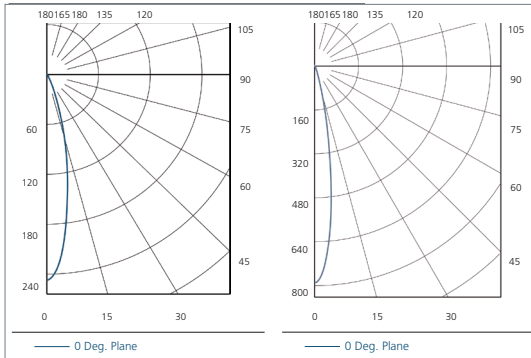

HO-LED2/WW

HO-LED1/CW