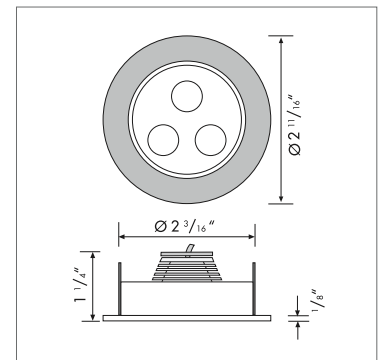

HO-LED

High Output Swivel and Non-Swivel LED Spotlights

Hera's swivel and non-swivel HO-LED spotlights are ideal for applications where high levels of LED light are desired and minimal installation dimensions are not so important. The spotlights feature integrated 3 x 1.2 W high power LEDs with full LED optics. HO-LED Spots are perfect for displays, larger showcases, inside closets and even soffits.

Product-Features

- Energy efficient using only 3.6 W
- High quality, Brushed Aluminum housing
- Stocked in 3000 K and 5000 K
- Available from 2700 K to 6500 K by special order
- Swivel (+/- 20 degrees) and non-swivel version available
- Recess depth 1 1/8" non-swivel, 1 1/16" swivel
- Efficacy: 6500 K 84 lm/W, 3000 K 106 lm/W
- Approved for use in closet applications
- Attached 79" connecting cable with plug-in connector
- Additional LED connecting cables are available in 36" and 72"
- To be used with 350 mA Constant Current Driver
- Dimmable with available accessories