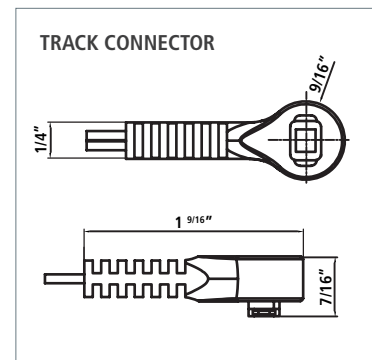

SPS Mini

NEW

The Most Cost Effective Shelf Power System Now, in a New Compact Design

The new SPS Mini is a miniature, Shelf Power System, that works with Hera's 24V LED lighting. The track has wood screws or magnetic backing allowing for easy installation in metal gondolas. This system also features simple rotate and lock shelf plugs which aid in quick and easy remerchandising.

Product-Features

- Track available in 48", 72, 78" and 96" lengths.
- Track comes in a White or Black finish
- Track has a magnetic back for easy installation on metal shelving
- Accessories and cables have small magnets to help with wire management
- To be used with Hera 24 Vdc Constant Voltage Driver
- Each track can support up to 100 W
- Can be used with TapeUltra, CStick, StickVE, Stick2 and Stick3,

What You'll Need To Buy

Description	Code No.
SPS-Mini Power Track 48", White	SPSM/TRACK/48/WH/M
SPS-Mini Power Track 48", Black	SPSM/TRACK/48/BL/M
SPS-Mini Power Track 72", White	SPSM/TRACK/72/WH/M
SPS-Mini Power Track 72", Black	SPSM/TRACK/72/BL/M
SPS-Mini Power Track 78", White	SPSM/TRACK/78/WH/M
SPS-Mini Power Track 78", Black	SPSM/TRACK/78/BL/M
SPS-Mini Power Track 96", White	SPSM/TRACK/96/WH/M
SPS-Mini Power Track 96", Black	SPSM/TRACK/96/BL/M
SPS-Mini Power Terminal Plug 16", Black	SPSM/PTP/16/BL/M
SPS-Mini Power Terminal Plug 16", White	SPSM/PTP/16/WH/M
SPS-Mini Power Terminal Plug 39", White	SPSM/PTP/39/WH/M
SPS-Mini Power Terminal Plug 39", Black	SPSM/PTP/39/BL/M
SPS-Mini Shelf Plug 16", White	SPSM/SHP/16/WH/M
SPS-Mini Shelf Plug 16", Black	SPSM/SHP/16/BL/M
SPS-Mini Shelf Plug 3", White	SPSM/SHP/3/WH/M
SPS-Mini Shelf Plug 3", Black	SPSM/SHP/3/BL/M