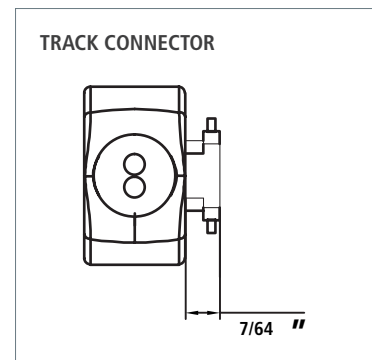

SPS Mini

NEW

The Most Cost Effective Shelf Power System Now, in a New Compact Design

The new SPS Mini is a miniature, Shelf Power System, that works with Hera's 24V LED lighting. The track has wood screws or magnetic backing allowing for easy installation in metal gondolas. This system also features simple rotate and lock shelf plugs which aid in quick and easy remerchandising.

Product-Features

- Track available in 48", 72, 78" and 96" lengths.
- Track comes in a White or Black finish
- Track has a magnetic back for easy installation on metal shelving
- Accessories and cables have small magnets to help with wire management
- To be used with Hera 24 Vdc Constant Voltage Driver
- Each track can support up to 100 W
- Can be used with TapeUltra, CStick, StickVE, Stick2 and Stick3,

What You'll Need To Buy

Description	Code No.
SPS-Mini Power Track 48", White	SPSM/TRACK/48/WH/M
SPS-Mini Power Track 48", Black	SPSM/TRACK/48/BL/M
SPS-Mini Power Track 72", White	SPSM/TRACK/72/WH/M
SPS-Mini Power Track 72", Black	SPSM/TRACK/72/BL/M
SPS-Mini Power Track 78", White	SPSM/TRACK/78/WH/M
SPS-Mini Power Track 78", Black	SPSM/TRACK/78/BL/M
SPS-Mini Power Track 96", White	SPSM/TRACK/96/WH/M
SPS-Mini Power Track 96", Black	SPSM/TRACK/96/BL/M
SPS-Mini Power Terminal Plug 16", Black	SPSM/PTP/16/BL/M
SPS-Mini Power Terminal Plug 16", White	SPSM/PTP/16/WH/M
SPS-Mini Power Terminal Plug 39", White	SPSM/PTP/39/WH/M
SPS-Mini Power Terminal Plug 39", Black	SPSM/PTP/39/BL/M
SPS-Mini Shelf Plug 16", White	SPSM/SHP/16/WH/M
SPS-Mini Shelf Plug 16", Black	SPSM/SHP/16/BL/M
SPS-Mini Shelf Plug 3", White	SPSM/SHP/3/WH/M
SPS-Mini Shelf Plug 3", Black	SPSM/SHP/3/BL/M