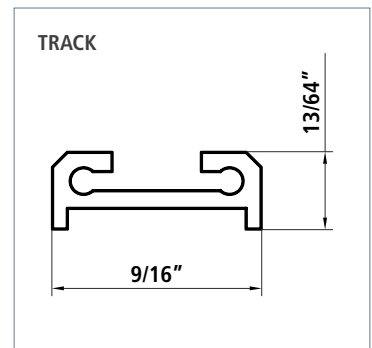

SPS Mini

NEW

The Most Cost Effective Shelf Power System Now, in a New Compact Design

The new SPS Mini is a miniature, Shelf Power System, that works with Hera's 24V LED lighting. The track has wood screws or magnetic backing allowing for easy installation in metal gondolas. This system also features simple rotate and lock shelf plugs which aid in quick and easy remerchandising.

Product-Features

- Track available in 48", 72, 78" and 96" lengths.
- Track comes in a White or Black finish
- Track has a magnetic back for easy installation on metal shelving
- Accessories and cables have small magnets to help with wire management
- To be used with Hera 24 Vdc Constant Voltage Driver
- Each track can support up to 100 W
- Can be used with TapeUltra, CStick, StickVE, Stick2 and Stick3,

What You'll Need To Buy

Description	Code No.
SPS-Mini Power Track 48", White	SPSM/TRACK/48/WH/M
SPS-Mini Power Track 48", Black	SPSM/TRACK/48/BL/M
SPS-Mini Power Track 72", White	SPSM/TRACK/72/WH/M
SPS-Mini Power Track 72", Black	SPSM/TRACK/72/BL/M
SPS-Mini Power Track 78", White	SPSM/TRACK/78/WH/M
SPS-Mini Power Track 78", Black	SPSM/TRACK/78/BL/M
SPS-Mini Power Track 96", White	SPSM/TRACK/96/WH/M
SPS-Mini Power Track 96", Black	SPSM/TRACK/96/BL/M
SPS-Mini Power Terminal Plug 16", Black	SPSM/PTP/16/BL/M
SPS-Mini Power Terminal Plug 16", White	SPSM/PTP/16/WH/M
SPS-Mini Power Terminal Plug 39", White	SPSM/PTP/39/WH/M
SPS-Mini Power Terminal Plug 39", Black	SPSM/PTP/39/BL/M
SPS-Mini Shelf Plug 16", White	SPSM/SHP/16/WH/M
SPS-Mini Shelf Plug 16", Black	SPSM/SHP/16/BL/M
SPS-Mini Shelf Plug 3", White	SPSM/SHP/3/WH/M
SPS-Mini Shelf Plug 3", Black	SPSM/SHP/3/BL/M