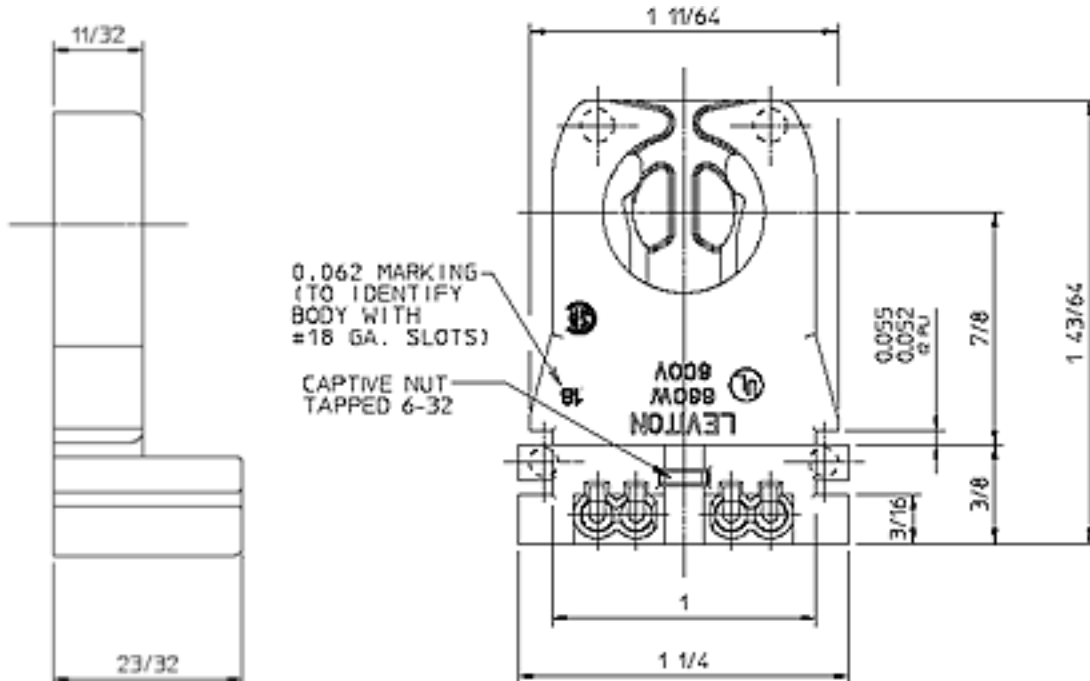

Standards and Certifications

UL Listed: File E5833
CSA Certified: File LR-5863
NOM Certified: 057